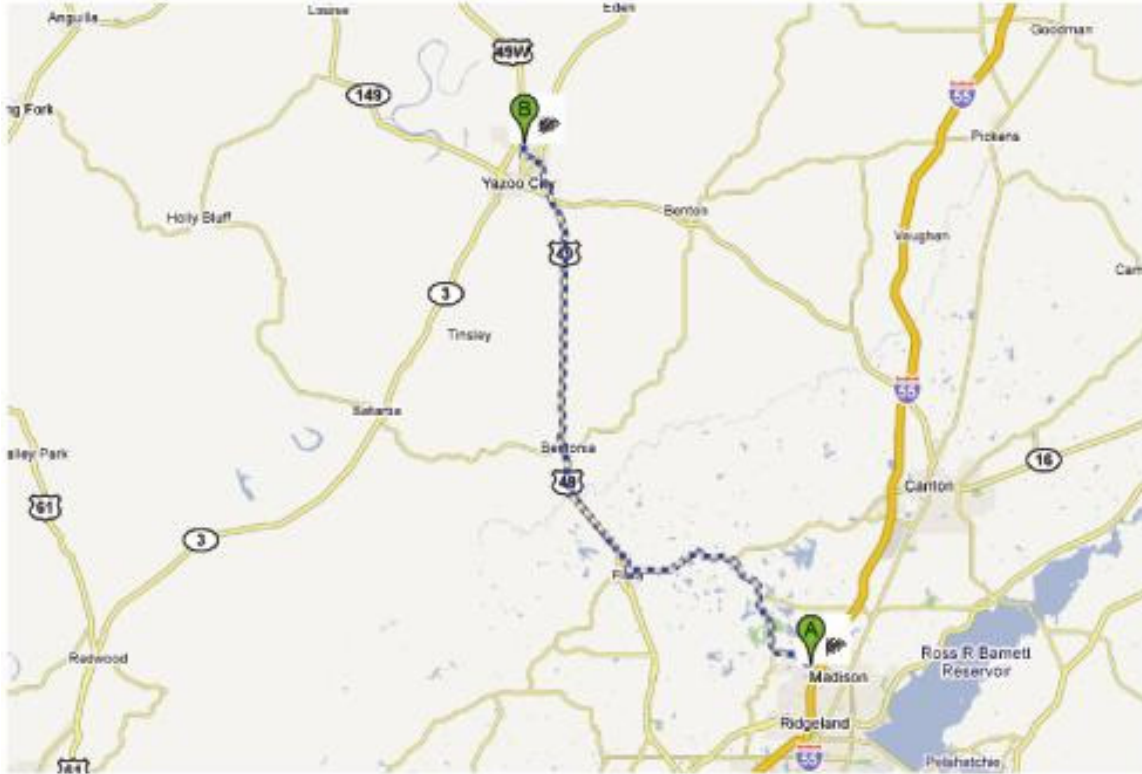

Yazoo City High School

Directions to 1825 Dr Martin Luther King Jr Dr, Yazoo City, MS 39194

39.5 mi – about 1 hour 0 mins

Driving directions to 1825 Dr Martin Luther King Jr Dr, Yazoo City, MS 39194

A 308 New Mannsdale Rd
Madison, MS 39110

1. Head **west** on **New Mannsdale Rd** toward **Madison Cental Dr** 1.0 mi
2. Continue on **Mannsdale Rd** 6.8 mi
3. Turn **left** at **MS-22** 6.2 mi
4. Turn **right** at **1st St** 1.5 mi
5. Turn **right** at **US-49 N** 22.2 mi
6. Turn **left** at **E 15th St** 1.1 mi
7. Turn **right** at **Dr Martin Luther King Jr Dr** 0.6 mi

B 1825 Dr Martin Luther King Jr Dr
Yazoo City, MS 39194