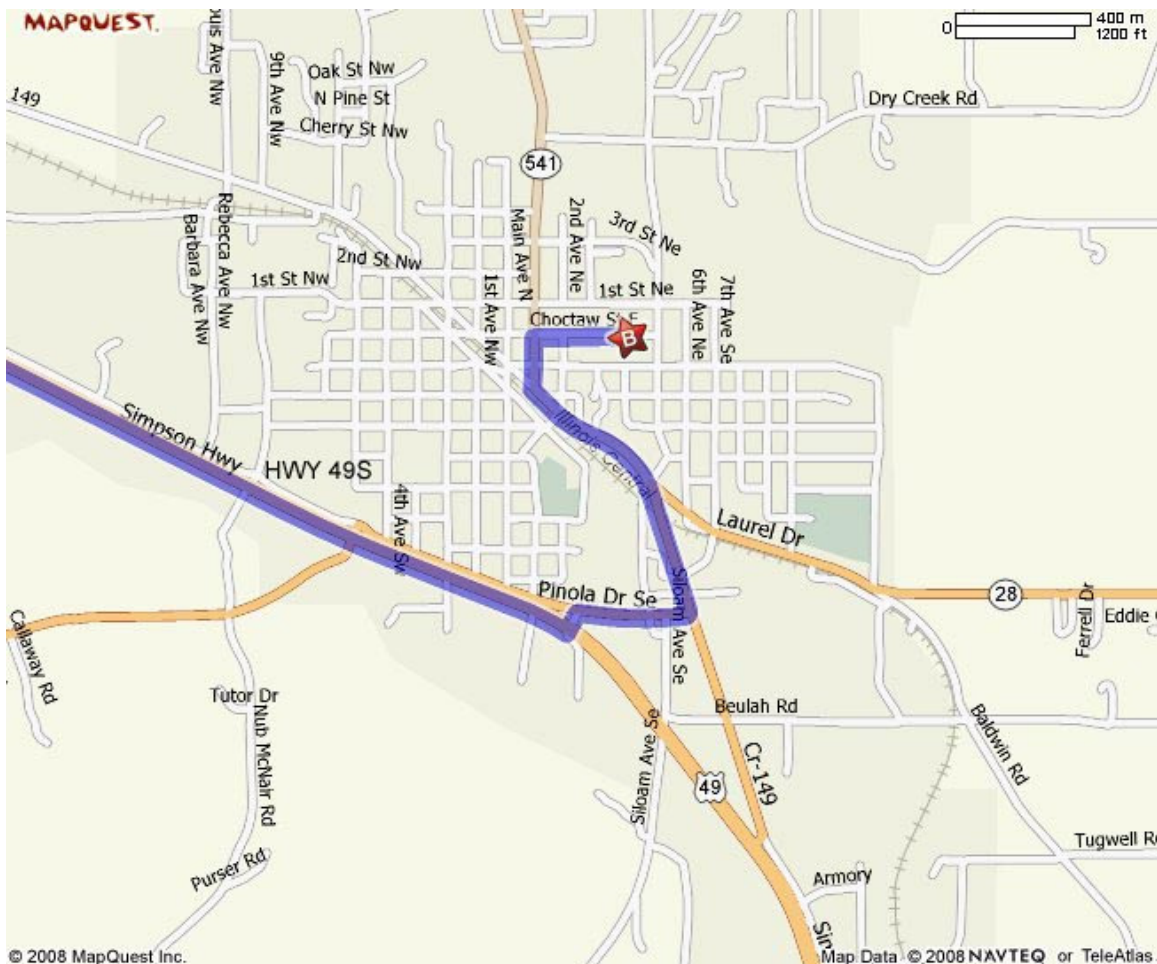

Directions from Jackson, MS to Magee High School

-  7: Take US-49 S toward RICHLAND/HATTISBURG. 40.6 mi
-  8: Turn LEFT onto MS-28. 0.1 mi
-  9: Turn RIGHT onto PINOLA DR SE/MS-28. 0.3 mi
-  10: Turn SLIGHT LEFT onto MS-28/HATTIESBURG DR.
Continue to follow HATTIESBURG DR. 0.7 mi
-  11: Turn RIGHT onto MS-541/1ST AVE NE. 0.1 mi
-  12: Turn RIGHT onto CHOCTAW ST E. 0.2 mi
-  13: End at 501 Choctaw St E Magee, MS 39111-3655

Direction tips: Stay on 49S through the 1st red light in Magee at the Walmart, but move to left lane. Look for sign to Downtown Magee. Turn left at this sign. Go over RR tracks and come to a 4way stop. Stay straight, you will come to a 2nd 4 way, stay straight at the 3rd 4way, you will take right and gym will be on the left. There is a sign out front.